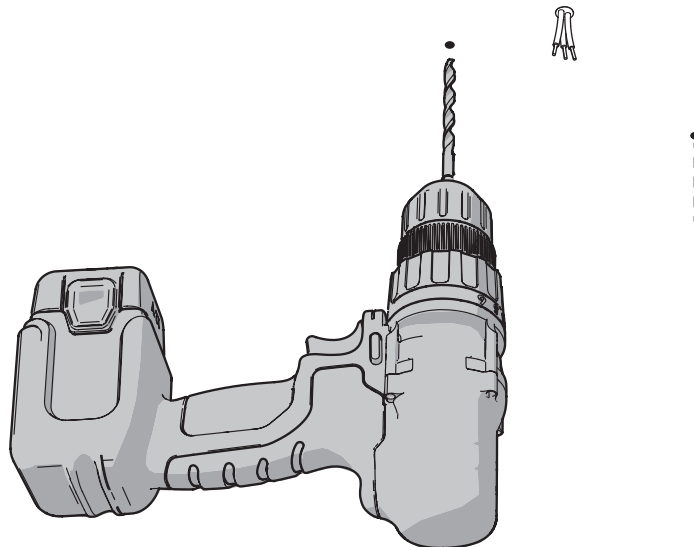

visit www.moooi.com for more information about the collection